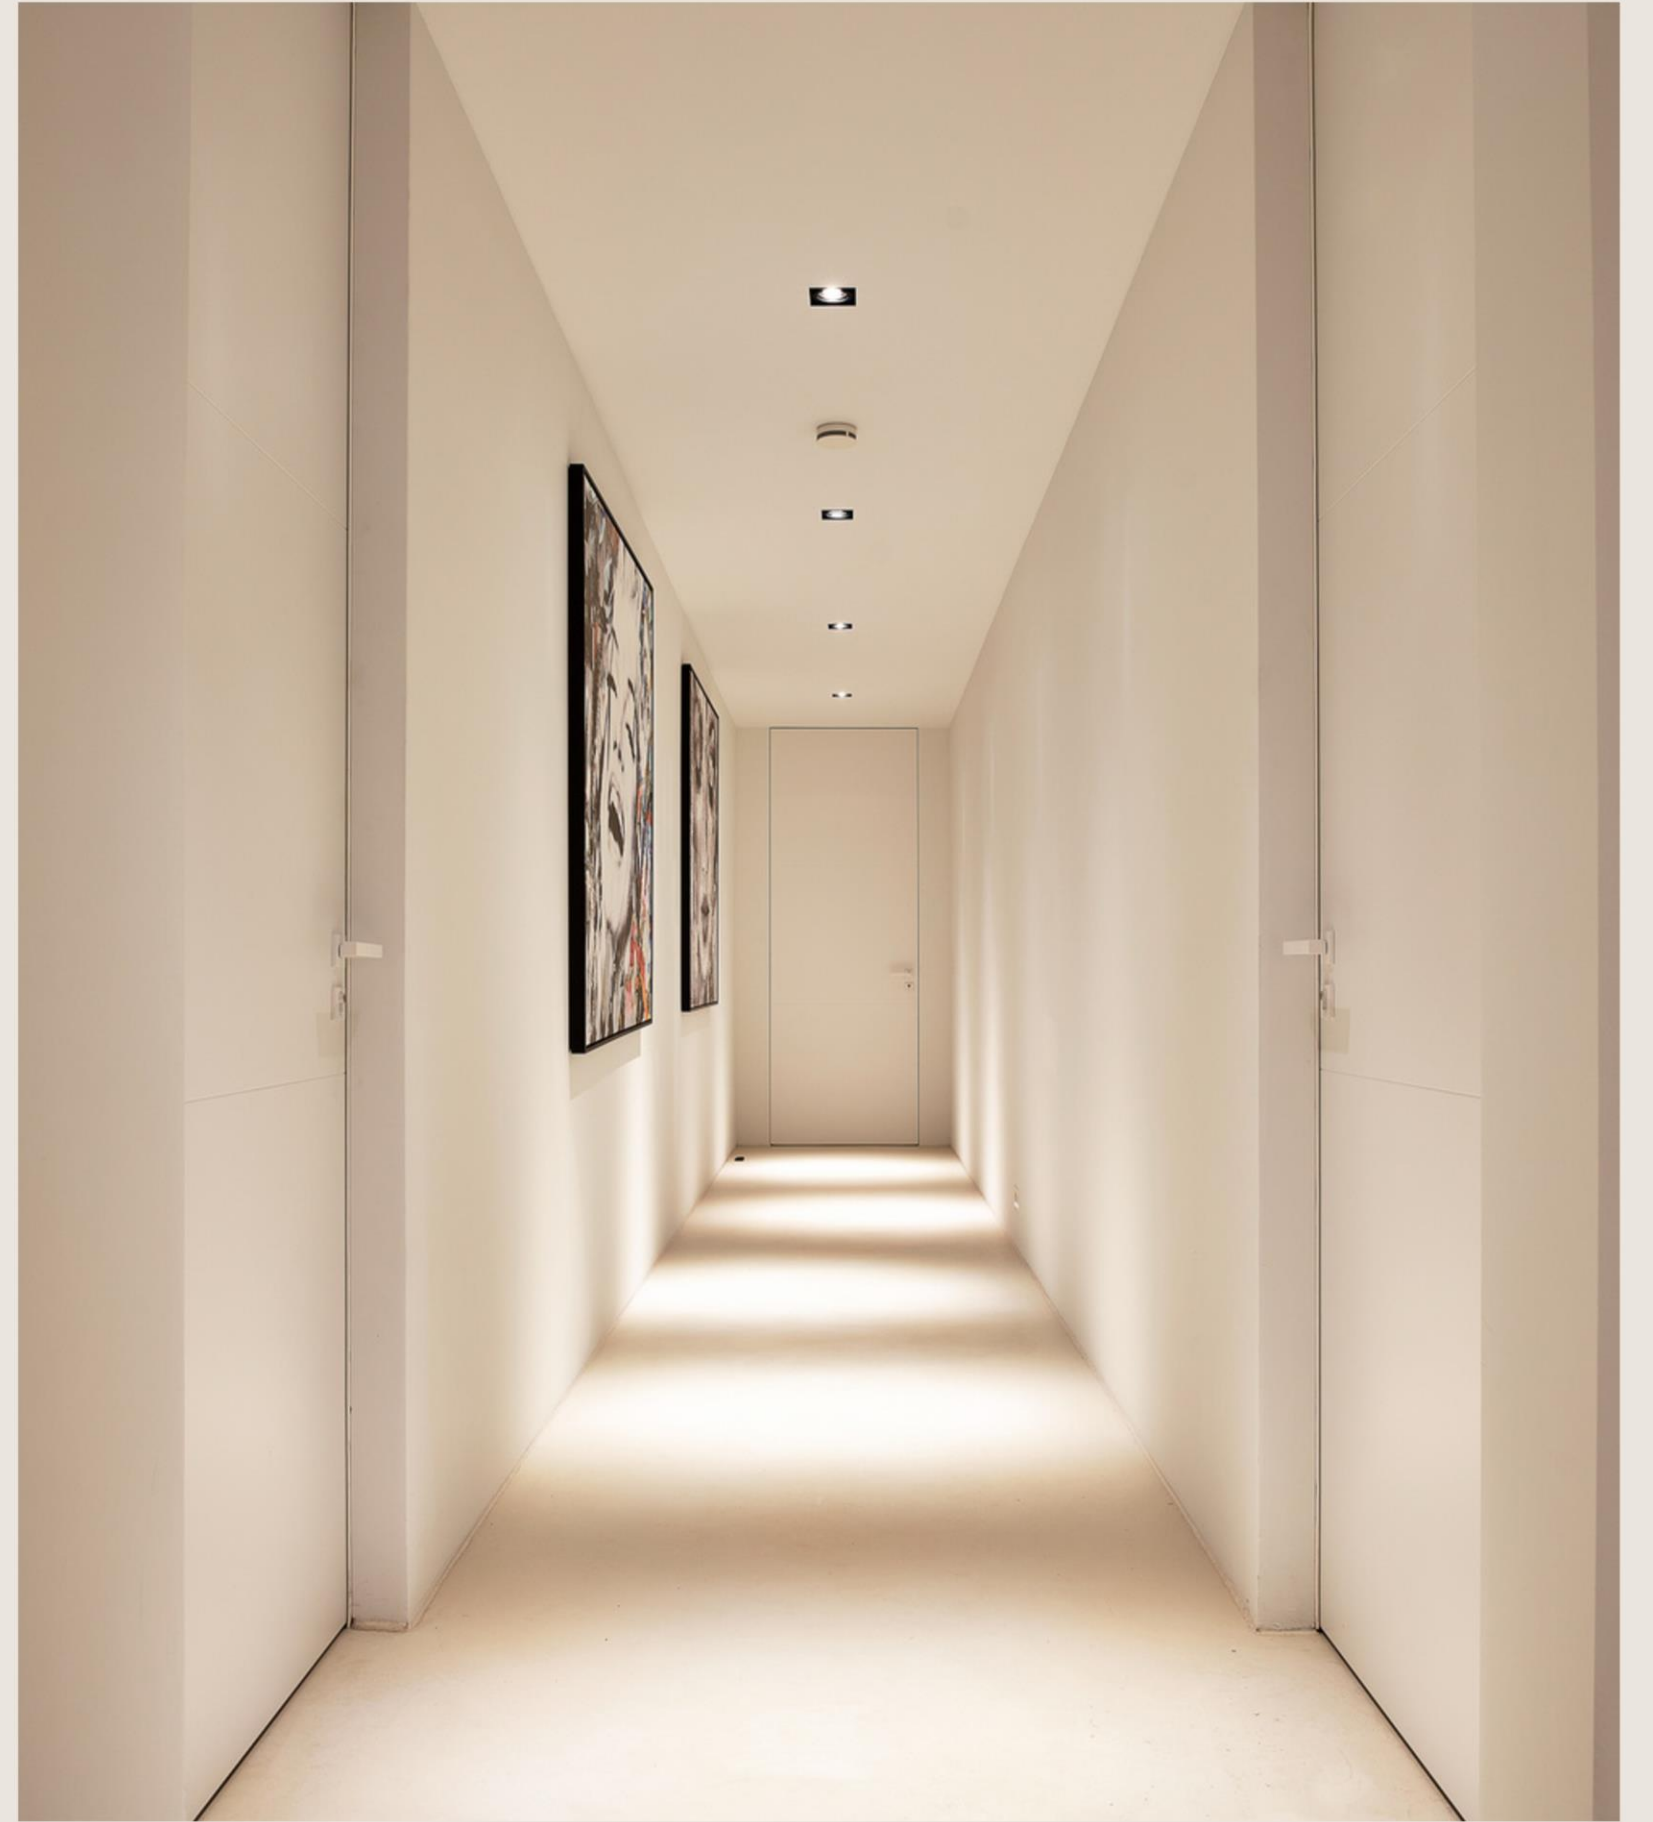

"Elegance redefined: O'NO doorframes, seamlessly blending invisible technique, leaving only the beauty of what it holds."

The only truly invisible frame on the market. Produced with our unique GRG (glassfiber reinforced gypsum) material, O'NO doorframes create a flawless, seamless connection with your walls, setting a new standard in high-end design."