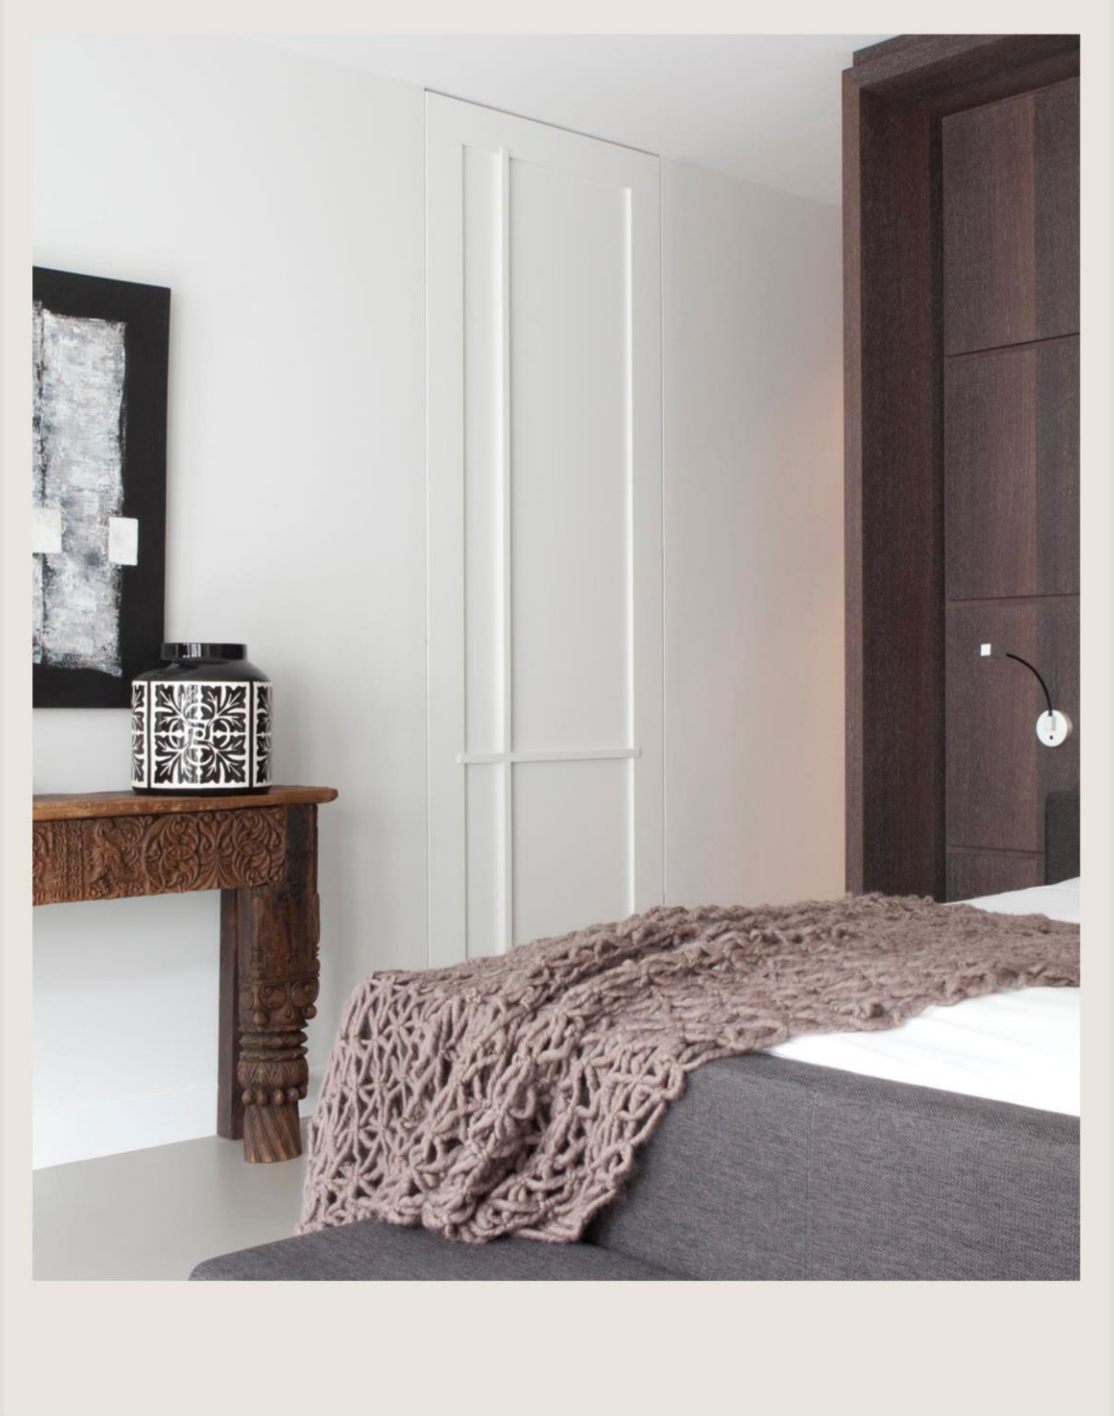

"Elegance redefined: O'NO doorframes, seamlessly blending invisible technique, leaving only the beauty of what it holds."

The only truly invisible frame on the market. Produced with our unique GRG (glassfiber reinforced gypsum) material, O'NO doorframes create a flawless, seamless connection with your walls, setting a new standard in high-end design."