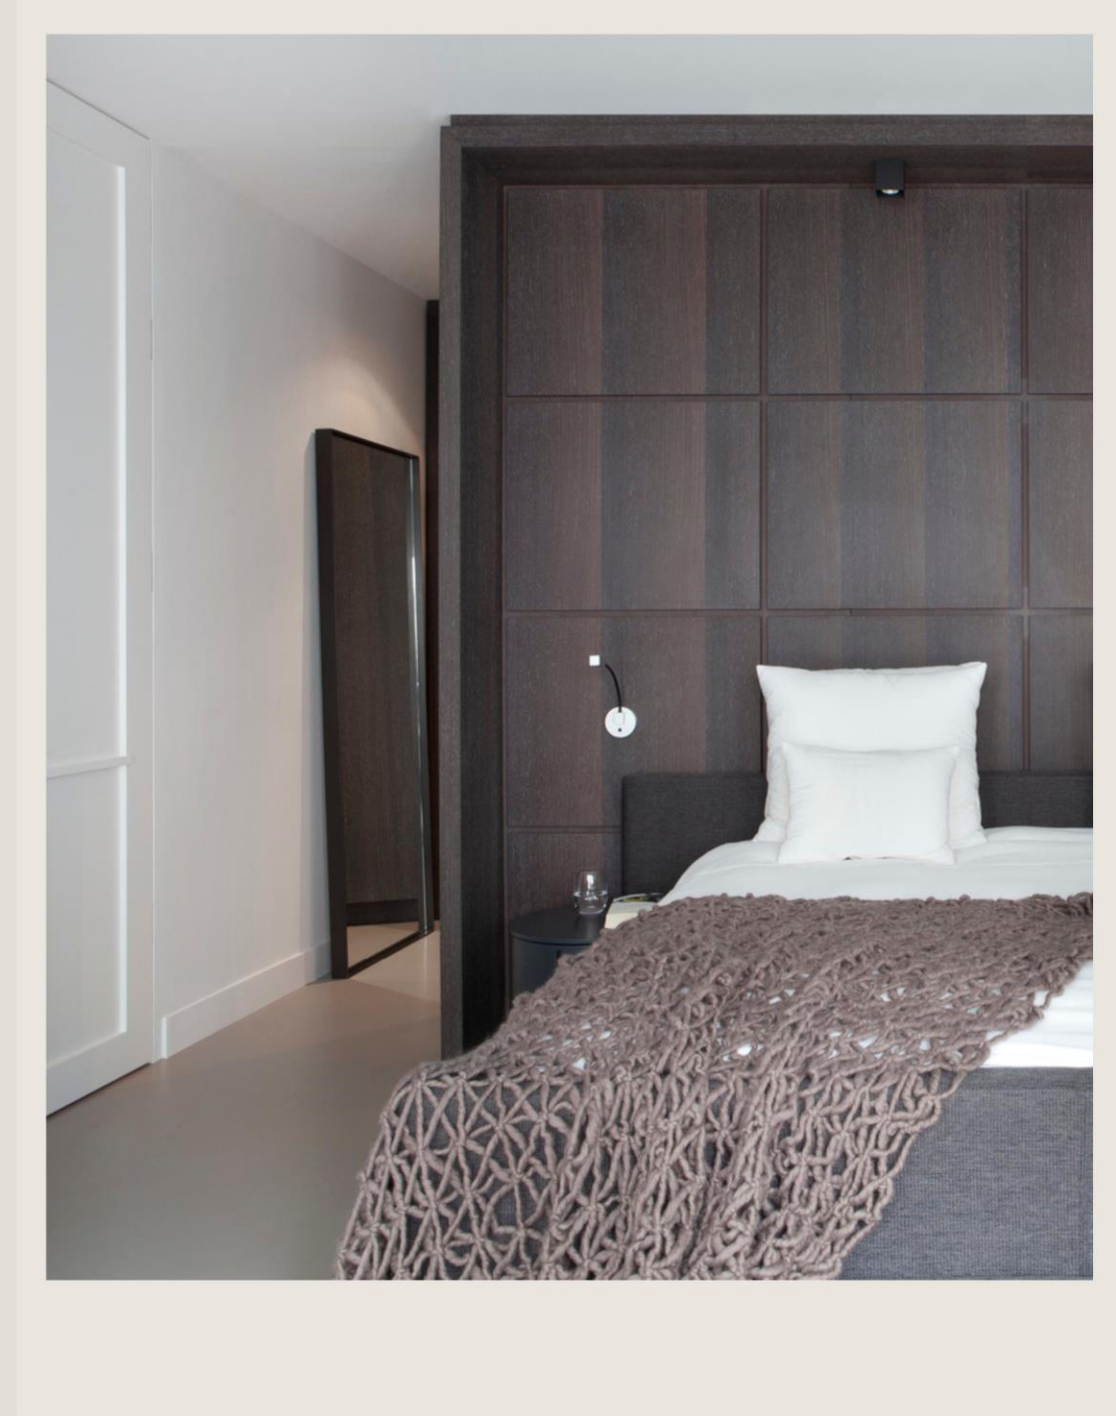

"Elegance redefined: O'NO doorframes, seamlessly blending invisible technique, leaving only the beauty of what it holds."

The only truly invisible frame on the market. Produced with our unique GRG (glassfiber reinforced gypsum) material, O'NO doorframes create a flawless, seamless connection with your walls, setting a new standard in high-end design."