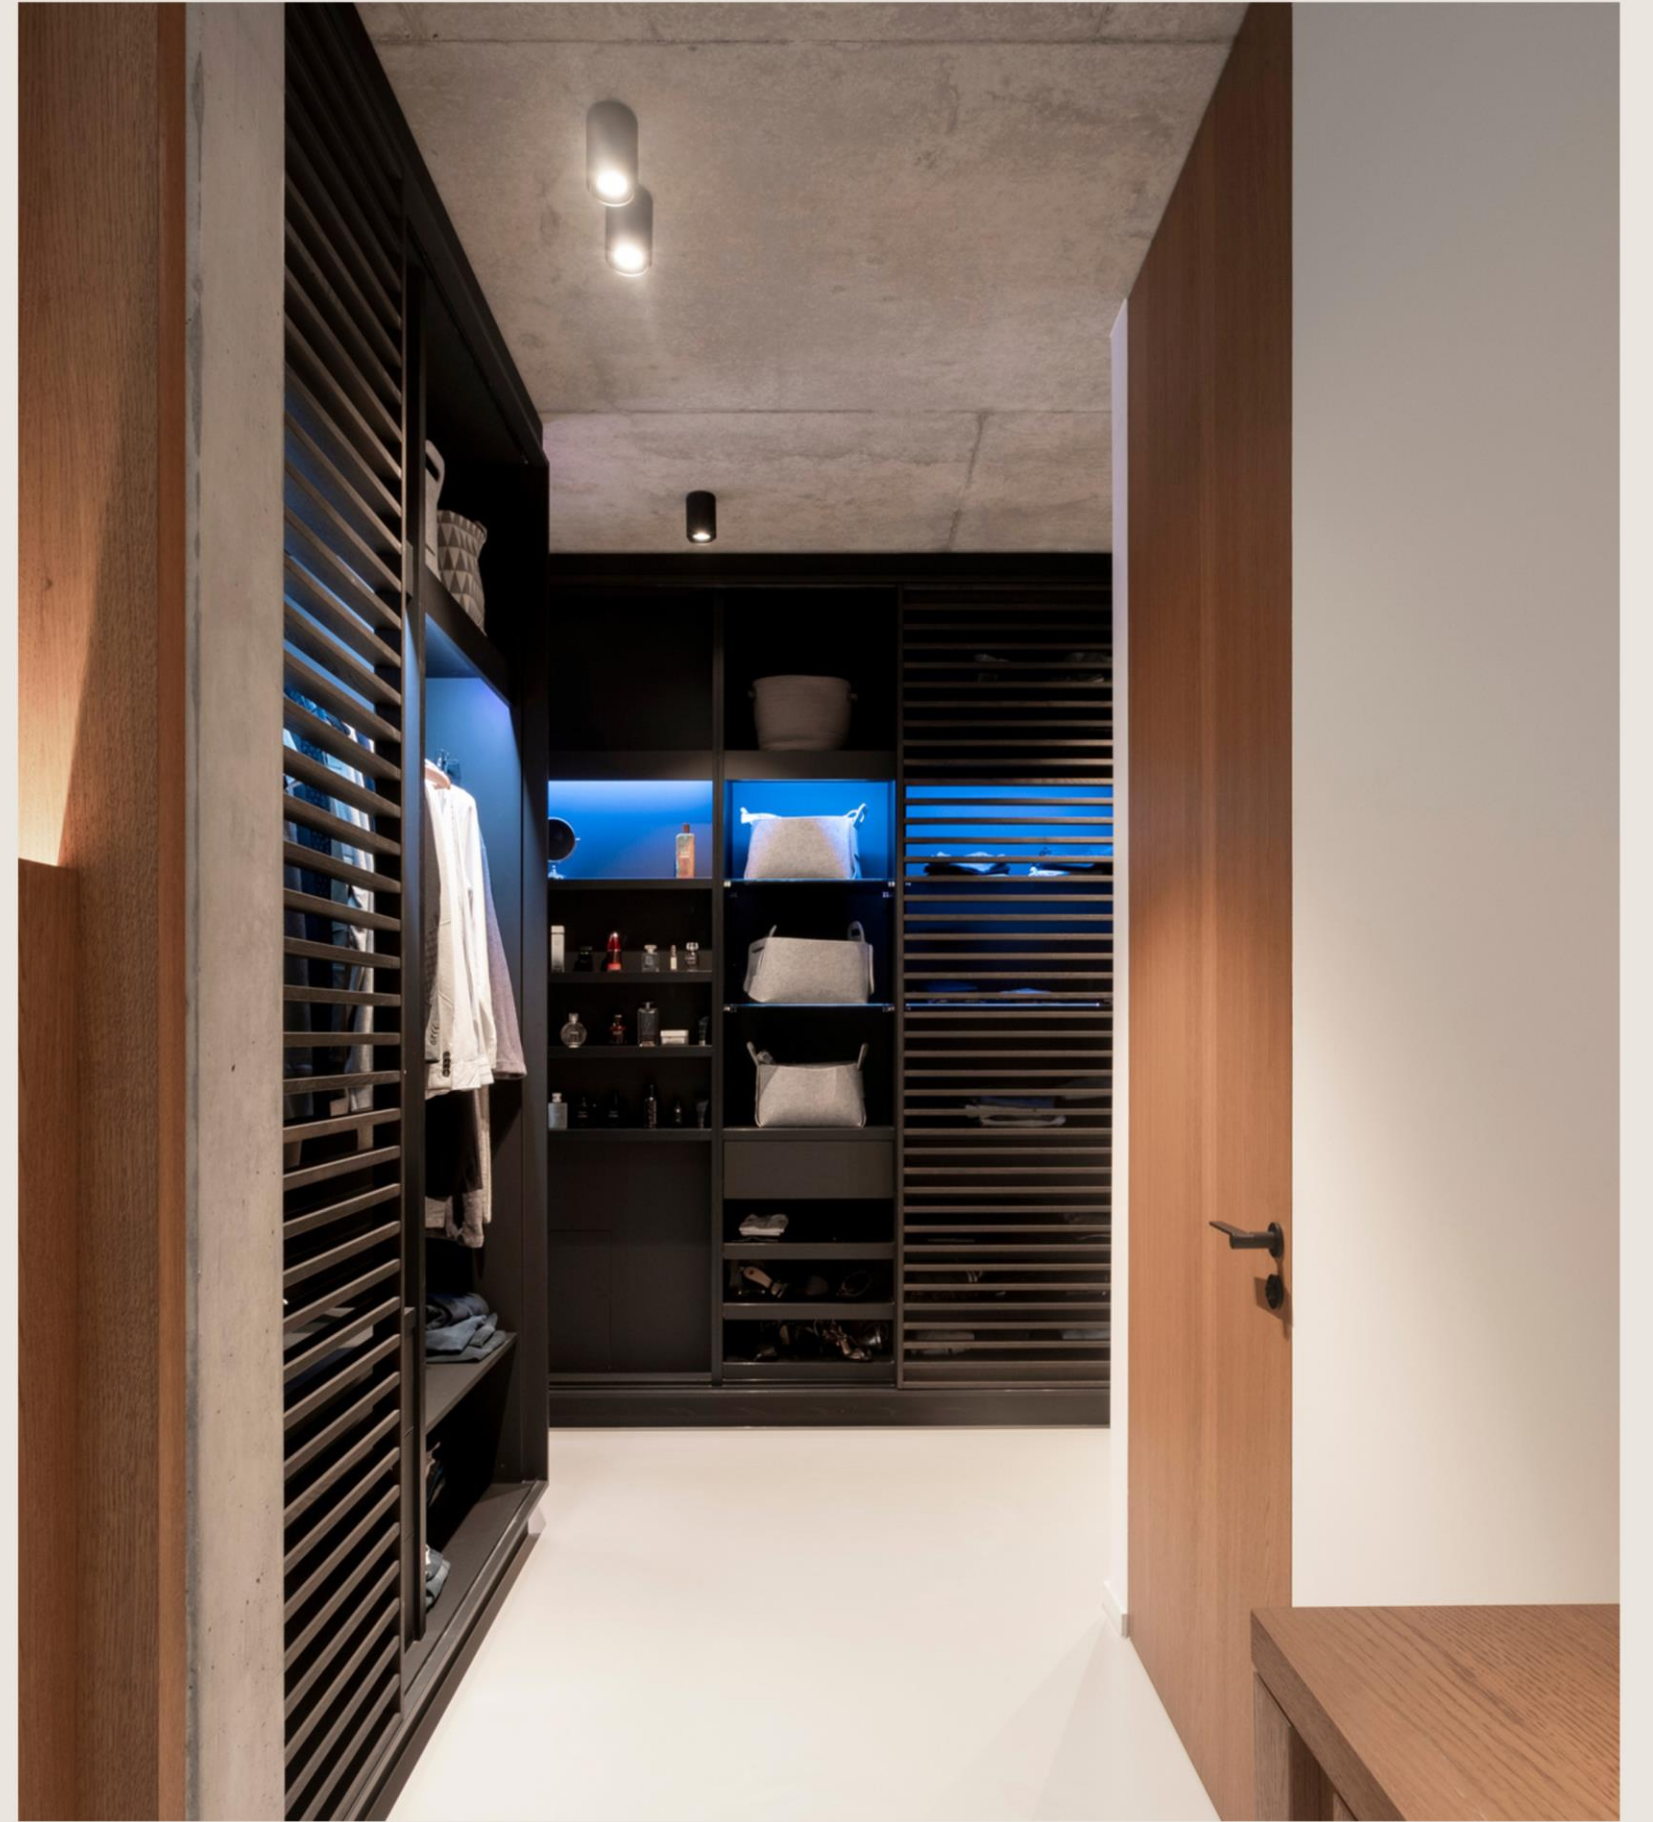

"Elegance redefined: O'NO doorframes, seamlessly blending invisible technique, leaving only the beauty of what it holds."

The only truly invisible frame on the market. Produced with our unique GRG (glassfiber reinforced gypsum) material, O'NO doorframes create a flawless, seamless connection with your walls, setting a new standard in high-end design."