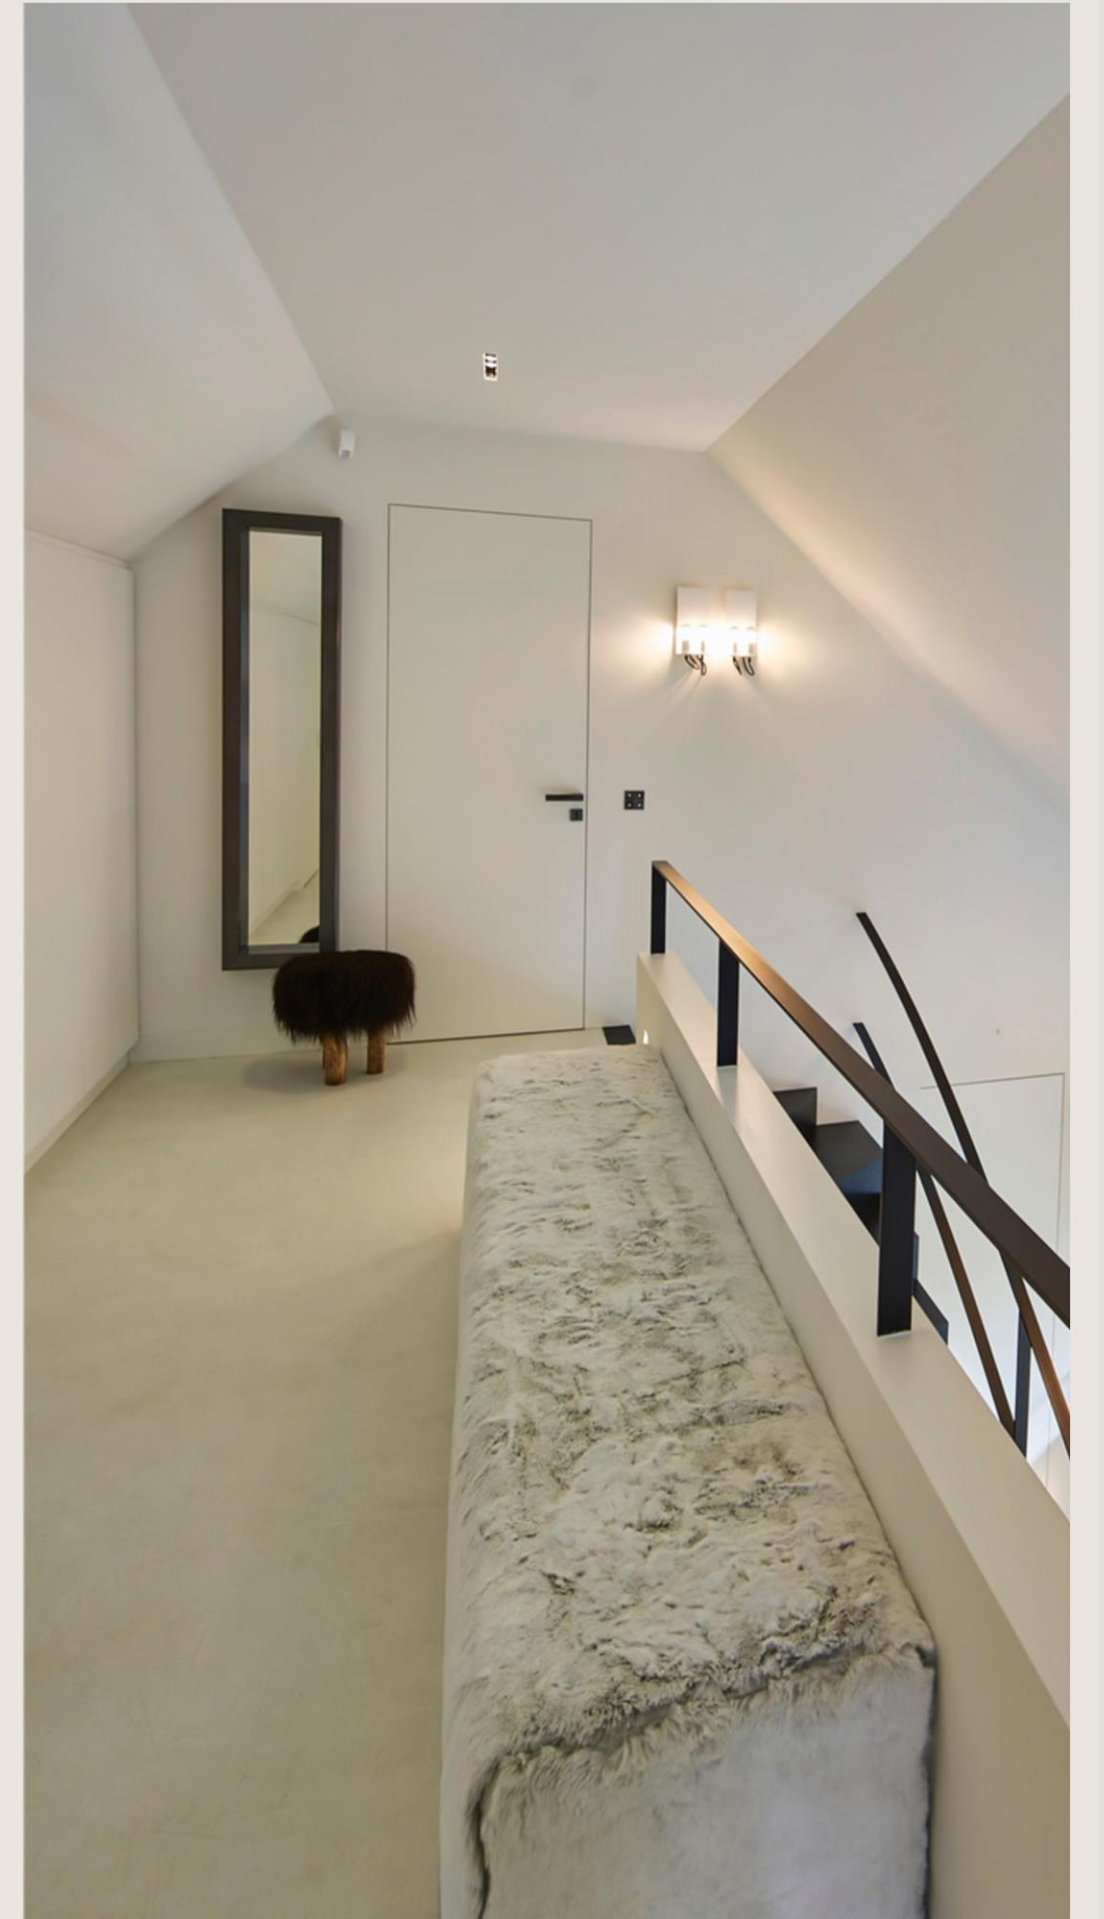

"Elegance redefined: O'NO doorframes, seamlessly blending invisible technique, leaving only the beauty of what it holds."

The only truly invisible frame on the market. Produced with our unique GRG (glassfiber reinforced gypsum) material, O'NO doorframes create a flawless, seamless connection with your walls, setting a new standard in high-end design."