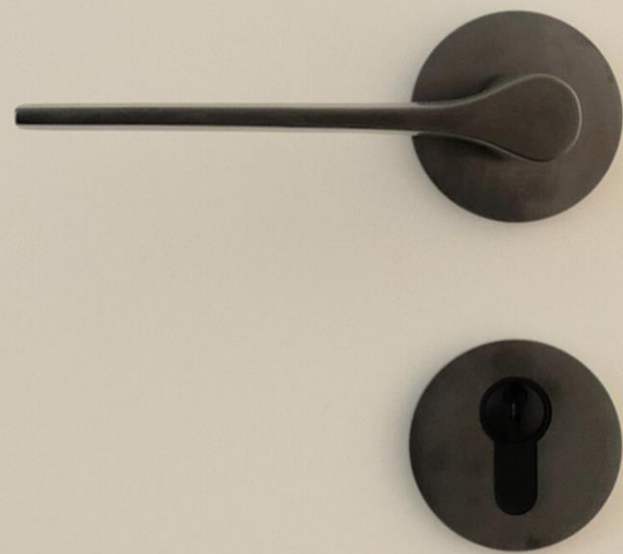

"Elegance redefined: O'NO doorframes, seamlessly blending invisible technique, leaving only the beauty of what it holds."

The only truly invisible frame on the market. Produced with our unique GRG (glassfiber reinforced gypsum) material, O'NO doorframes create a flawless, seamless connection with your walls, setting a new standard in high-end design."