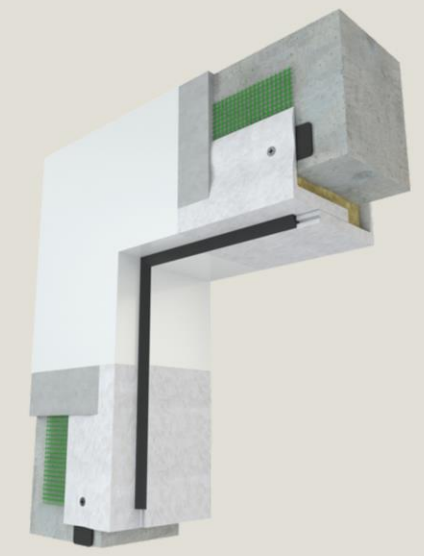

"Elegance redefined: O'NO doorframes, seamlessly blending invisible technique, leaving only the beauty of what it holds."

The only truly invisible frame on the market. Produced with our unique GRG (glassfiber reinforced gypsum) material, O'NO doorframes create a flawless, seamless connection with your walls, setting a new standard in high-end design."